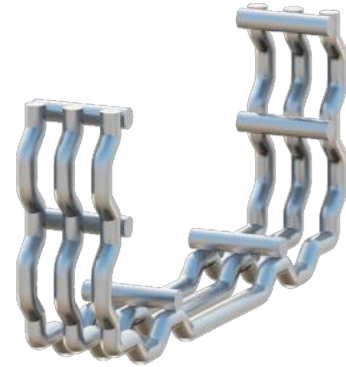

(HDG) H35-105 Standart Fast & Safe Connector

With a width up to 600 mm / height up to 100 mm

It is possible to carry a lot of amount of cable with a width of up to 1000 mm.

Wiremesh Trays can be installed quickly. It provides economic and easy working opportunities.

Ergonomic operation in every assembly area with its suitable design for all cable carrying systems.

/ Wiremesh Cable Tray Carrier / U Type Carriers

PRODUCT CODE	HEIGHT	HEIGHT OPT	WIDTH	DIAMETER(Q)	WEIGHT (KG/PCS)
SFC	55	35-75-105	210	4	0,261
SFC	55	35-75-105	310	4	0,345
SFC	55	35-75-105	410	4	0,420