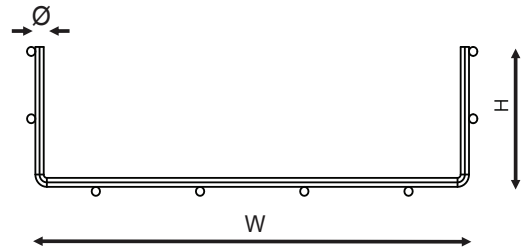

## (HDG) H55 Wiremesh Cable Trays

With a width up to 600 mm / height up to 100 mm

It is possible to carry a lot of amount of cable with a width of up to 1000 mm.

Wiremesh Trays can be installed quickly. It provides economic and easy working opportunities.

Ergonomic operation in every assembly area with its suitable design for all cable carrying systems.

PRODUCT CODE	H	W	Q	WEIGHT (KG/MT)
WM3 200 4CT EG	55	200	4	1,08
WM3 300 4CT EG	55	300	4	1,36
WM3 400 4CT EG	55	400	4	1,67

### DESCRIPTIONS:

- 1- Wiremeshcable trays standart length is 3000 mm.
- 2- Each wiremesh cable trays needs straight connectors.
- 3- We use stainless steel material material upon request.
- 4- Please indicate order code and the shape of coating in your orders.

## (HDG) H35-105 Standart Fast & Safe Connector

With a width up to 600 mm / height up to 100 mm

It is possible to carry a lot of amount of cable with a width of up to 1000 mm.

Wiremesh Trays can be installed quickly. It provides economic and easy working opportunities.