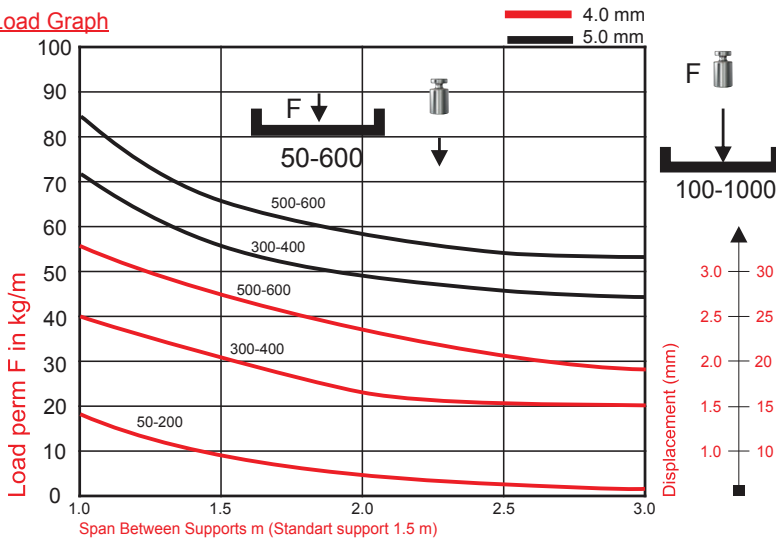

## (HDG) H55 Wiremesh Cable Trays

With a width up to 600 mm / height up to 100 mm

It is possible to carry a lot of amount of cable with a width of up to 1000 mm.

Wiremesh Trays can be installed quickly. It provides economic and easy working opportunities.

**Load Graph**