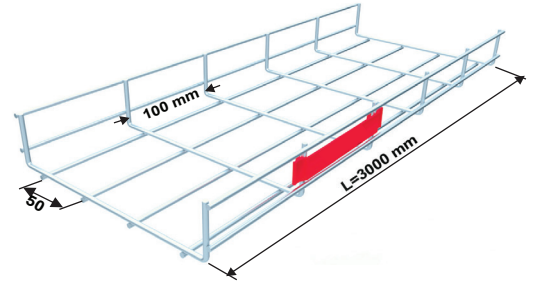

## (HDG) H55 Wiremesh Cable Trays

With a width up to 600 mm / height up to 100 mm

It is possible to carry a lot of amount of cable with a width of up to 1000 mm.

Wiremesh Trays can be installed quickly. It provides economic and easy working opportunities.

Ergonomic operation in every assembly area with its suitable design for all cable carrying systems.

PRODUCT CODE	H	W	Q	WEIGHT (KG/MT)
WM3 200 4CT EG	55	200	4	1,08
WM3 300 4CT EG	55	300	4	1,36
WM3 400 4CT EG	55	400	4	1,67

### DESCRIPTIONS:

- 1- Wiremeshcable trays standart length is 3000 mm.
- 2- Each wiremesh cable trays needs straight connectors.
- 3- We use stainless steel material material upon request.
- 4- Please indicate order code and the shape of coating in your orders.

## (HDG) H35-105 Standart Fast & Safe Connector

With a width up to 600 mm / height up to 100 mm

It is possible to carry a lot of amount of cable with a width of up to 1000 mm.

Wiremesh Trays can be installed quickly. It provides economic and easy working opportunities.