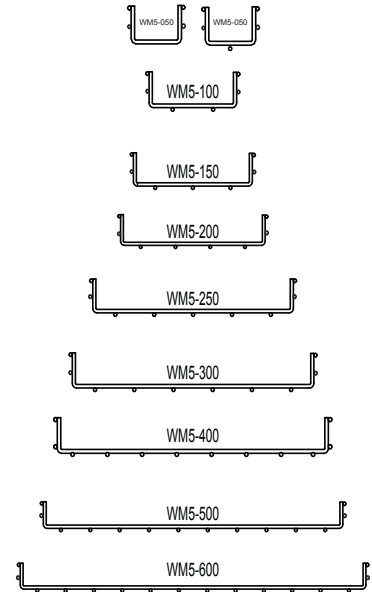

## (HDG) H55 Wiremesh Cable Trays

With a width up to 600 mm / height up to 100 mm

It is possible to carry a lot of amount of cable with a width of up to 1000 mm.

Wiremesh Trays can be installed quickly. It provides economic and easy working opportunities.

Ergonomic operation in every assembly area with its suitable design for all cable carrying systems.

PRODUCT CODE	H	W	Q	WEIGHT (KG/MT)
WM3 200 4CT EG	55	200	4	1,08
WM3 300 4CT EG	55	300	4	1,36
WM3 400 4CT EG	55	400	4	1,67

**Load Graph**

### DESCRIPTIONS:

- 1- Wiremeshcable trays standart length is 3000 mm.
- 2- Each wiremesh cable trays needs straight connectors.
- 3- We use stainless steel material material upon request.
- 4- Please indicate order code and the shape of coating in your orders.